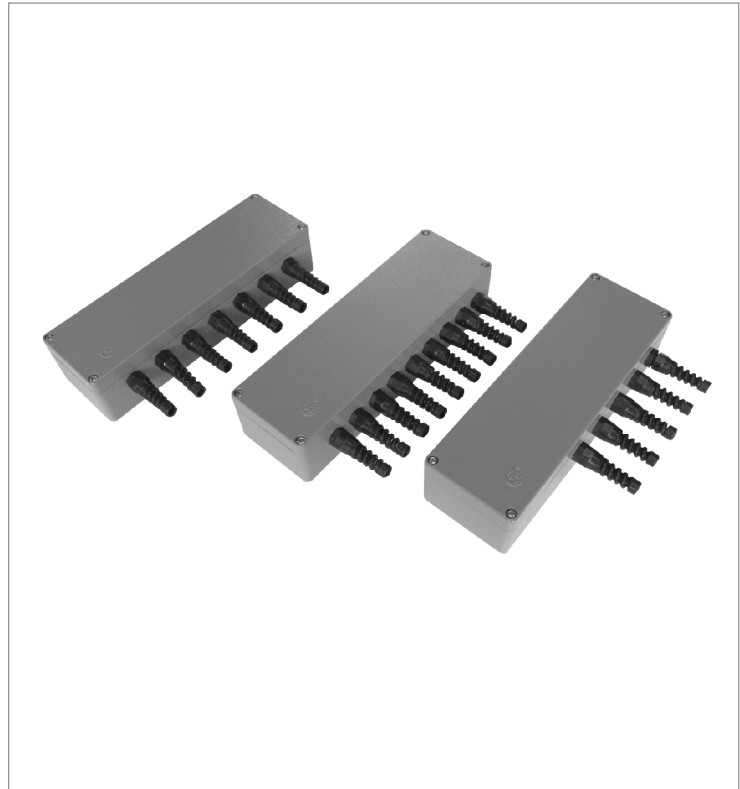

## JB01

### Features:

- Cast aluminum, plastic-sprayed
- Easy to assembly and calibrate, high reliability
- Fully encapsulated, water-proof and moisture proof
- Sensitivity matched adjusting methods
- Operating temperature: -40℃ ~ +85℃

### Description

- Specially designed for scales
- This model are available to connect 2 to 8 load cells with 4-wire or 6-wire cable on different requests.

### Optional table

Part number	Channels
JB01-2	2
JB01-3	3
JB01-4	4
JB01-6	6
JB01-8	8