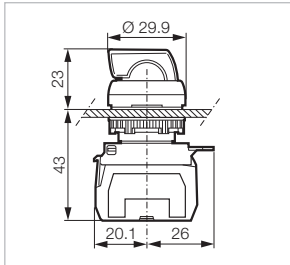

Complete units: Selector switches \varnothing 22mm

▶ SELECTOR SWITCHES - ILLUMINATED

 Technical Info (p.103)

WITH HANDLE

2 positions

Chrome Bezel
Part Number

Black Bezel
Part Number

L21KG10-3EARL11