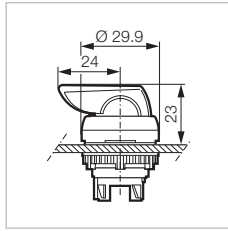

Operator Heads: \varnothing 22MM

 Technical Info (p. 103)

▶ SELECTOR SWITCHES - NON-ILLUMINATED

WITH LEVER HANDLE

2 positions

Chrome Bezel
Part Number

Black Bezel
Part Number

L21KP03