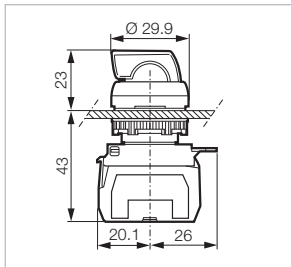

Complete units: Selector switches \varnothing 22MM

▶ SELECTOR SWITCHES - ILLUMINATED

WITH HANDLE

3 positions

Chrome Bezel
Part Number

Black Bezel
Part Number

L21ME20-3EAGL20

LED COLOR / HANDLE COLOR