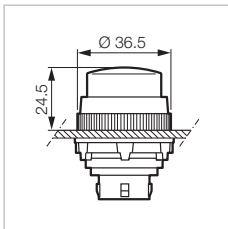

▶ MAINTAINED - ILLUMINATED

PROJECTING

- Red
- Green
- Clear
- Yellow
- White

T11CK10
T11CK20
T11CK30
T11CK40
T11CK50

T11CK20