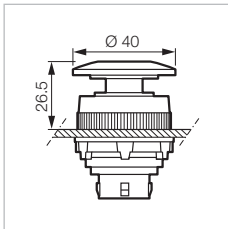

Operator Heads: \varnothing 30mm

▶ SPRING RETURN - ILLUMINATED

 Technical Info (p. 149)

\varnothing 40 MUSHROOM

Chrome Bezel
Part Number

- Red
- Green
- Yellow
- White

T11AM10
T11AM20
T11AM40
T11AM50

T11AM10