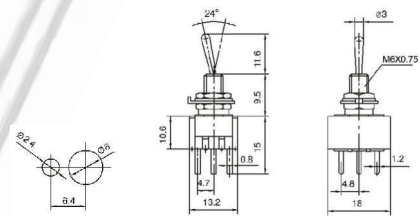

TSM102A2T ON-ON
TSM112A2T ON-(ON)
TSM103A2T ON-OFF-ON
TSM113A2T ON-OFF-(ON)
TSM123A2T (ON)-OFF-(ON)
SPDT 3P