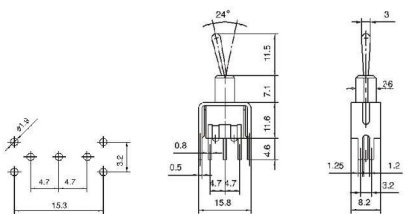

TSM202A2T ON-ON
TSM212A2T ON-(ON)
TSM203A2T ON-OFF-ON
TSM213A2T ON-OFF-(ON)
TSM223A2T (ON)-OFF-(ON)
DPDT 6P