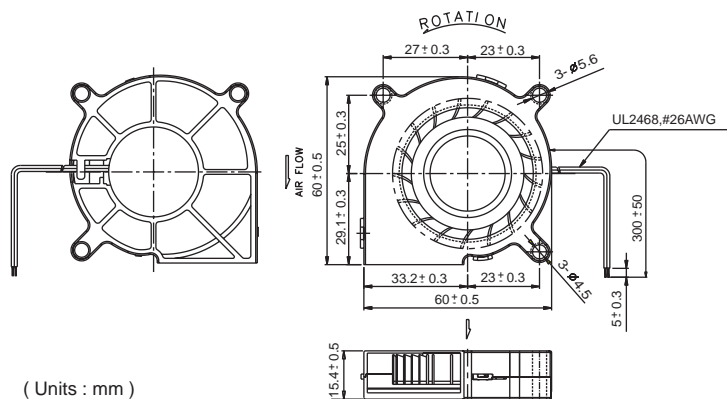

60x60x15 mm

SUNON

MagLev Green Motor Blower

3.5~5.2 CFM

Model	P/N	Bearing ● VAPO ⊕ 2BALL	Rating Voltage (VDC)	Power Current (AMP)	Power Consumption (WATTS)	Speed (RPM)	Air Flow (CFM)	Static Pressure (Inch-H ₂ O)	Noise (dBA)	Weight (g)
GB1206PHV1-AY	GN	●	12	0.11	1.3	4800	5.2	0.44	40.5	45
GB1206PHV2-AY	GN	●	12	0.07	0.8	4200	4.7	0.32	36.0	45
GB1206PHV3-AY	GN	●	12	0.04	0.5	3200	3.5	0.18	29.0	45