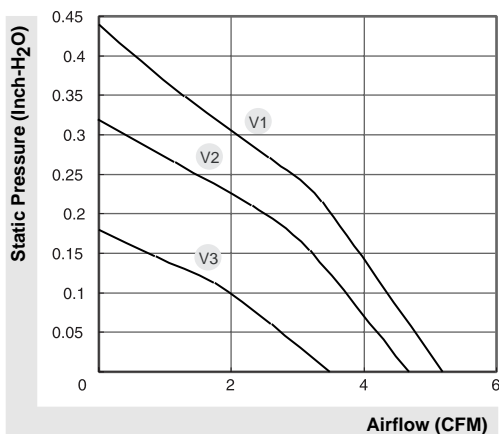

60x60x15 mm

SUNON

MagLev Green Motor Blower

3.5~5.2 CFM

Model	P/N	Bearing ● VAPO ⊕ 2BALL	Rating Voltage (VDC)	Power Current (AMP)	Power Consumption (WATTS)	Speed (RPM)	Air Flow (CFM)	Static Pressure (Inch-H ₂ O)	Noise (dBA)	Weight (g)
GB1206PHV1-AY	GN	●	12	0.11	1.3	4800	5.2	0.44	40.5	45
GB1206PHV2-AY	GN	●	12	0.07	0.8	4200	4.7	0.32	36.0	45
GB1206PHV3-AY	GN	●	12	0.04	0.5	3200	3.5	0.18	29.0	45